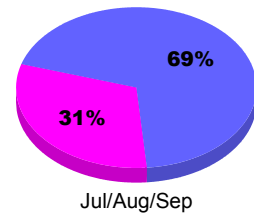

Club Results 2011-2012

Goal, New, Dropped, Gain/Loss

MEMBERSHIP

Membership Results
2011-2012

Membership
2010-2011

Month	Net Memb Goal	Actual New Memb	Actual Dropped Memb	Gain/Loss of Memb	Gain/Loss of Memb
Jul/Aug/Sep		47	-40	7	-3
Totals		47	-40	7	-3

Membership Results 2011-2012

Goal, New, Dropped, Gain/Loss

Comparison of Club Gain/Loss

Current Year Compared to the Previous Year

Comparison of Membership Gain/Loss

Current Year Compared to the Previous Year

YTD Status Quo Clubs 2011-2012

Status Quo Clubs Compared to Status Quo Members

Gender Comparison 2011-2012

Male Female